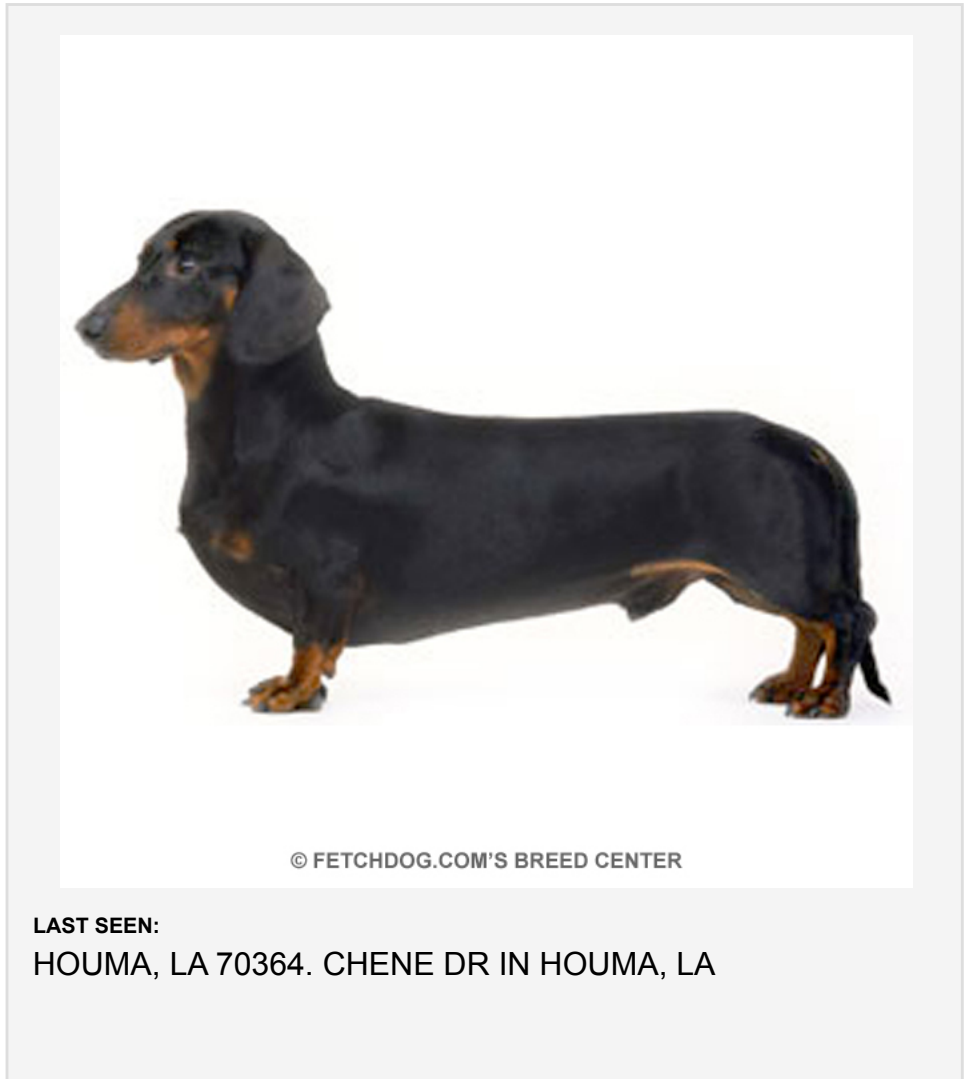

LOST DOG

DACHSHUND "SNOOKIE"

PRIMARY COLOR:
BLACK & BROWN

SECONDARY COLOR:

SEX: **FEMALE** WEIGHT: **3LBS**

OTHER CHARACTERISTICS:

LOST: **09/13/2011** AGE: **4 MONTHS**

ADDITIONAL INFORMATION:

MEDICAL INFORMATION:

MEDICAL CONDITIONS:

If Found, Please Call 1-888-466-3242
MICROCHIP # 4C14451406

HomeAgain

Always looking out for your pet

Call: 1-888-466-3242
LOST DOG
Dachshund
Microchip# 4C14451406

Call: 1-888-466-3242
LOST DOG
Dachshund
Microchip# 4C14451406